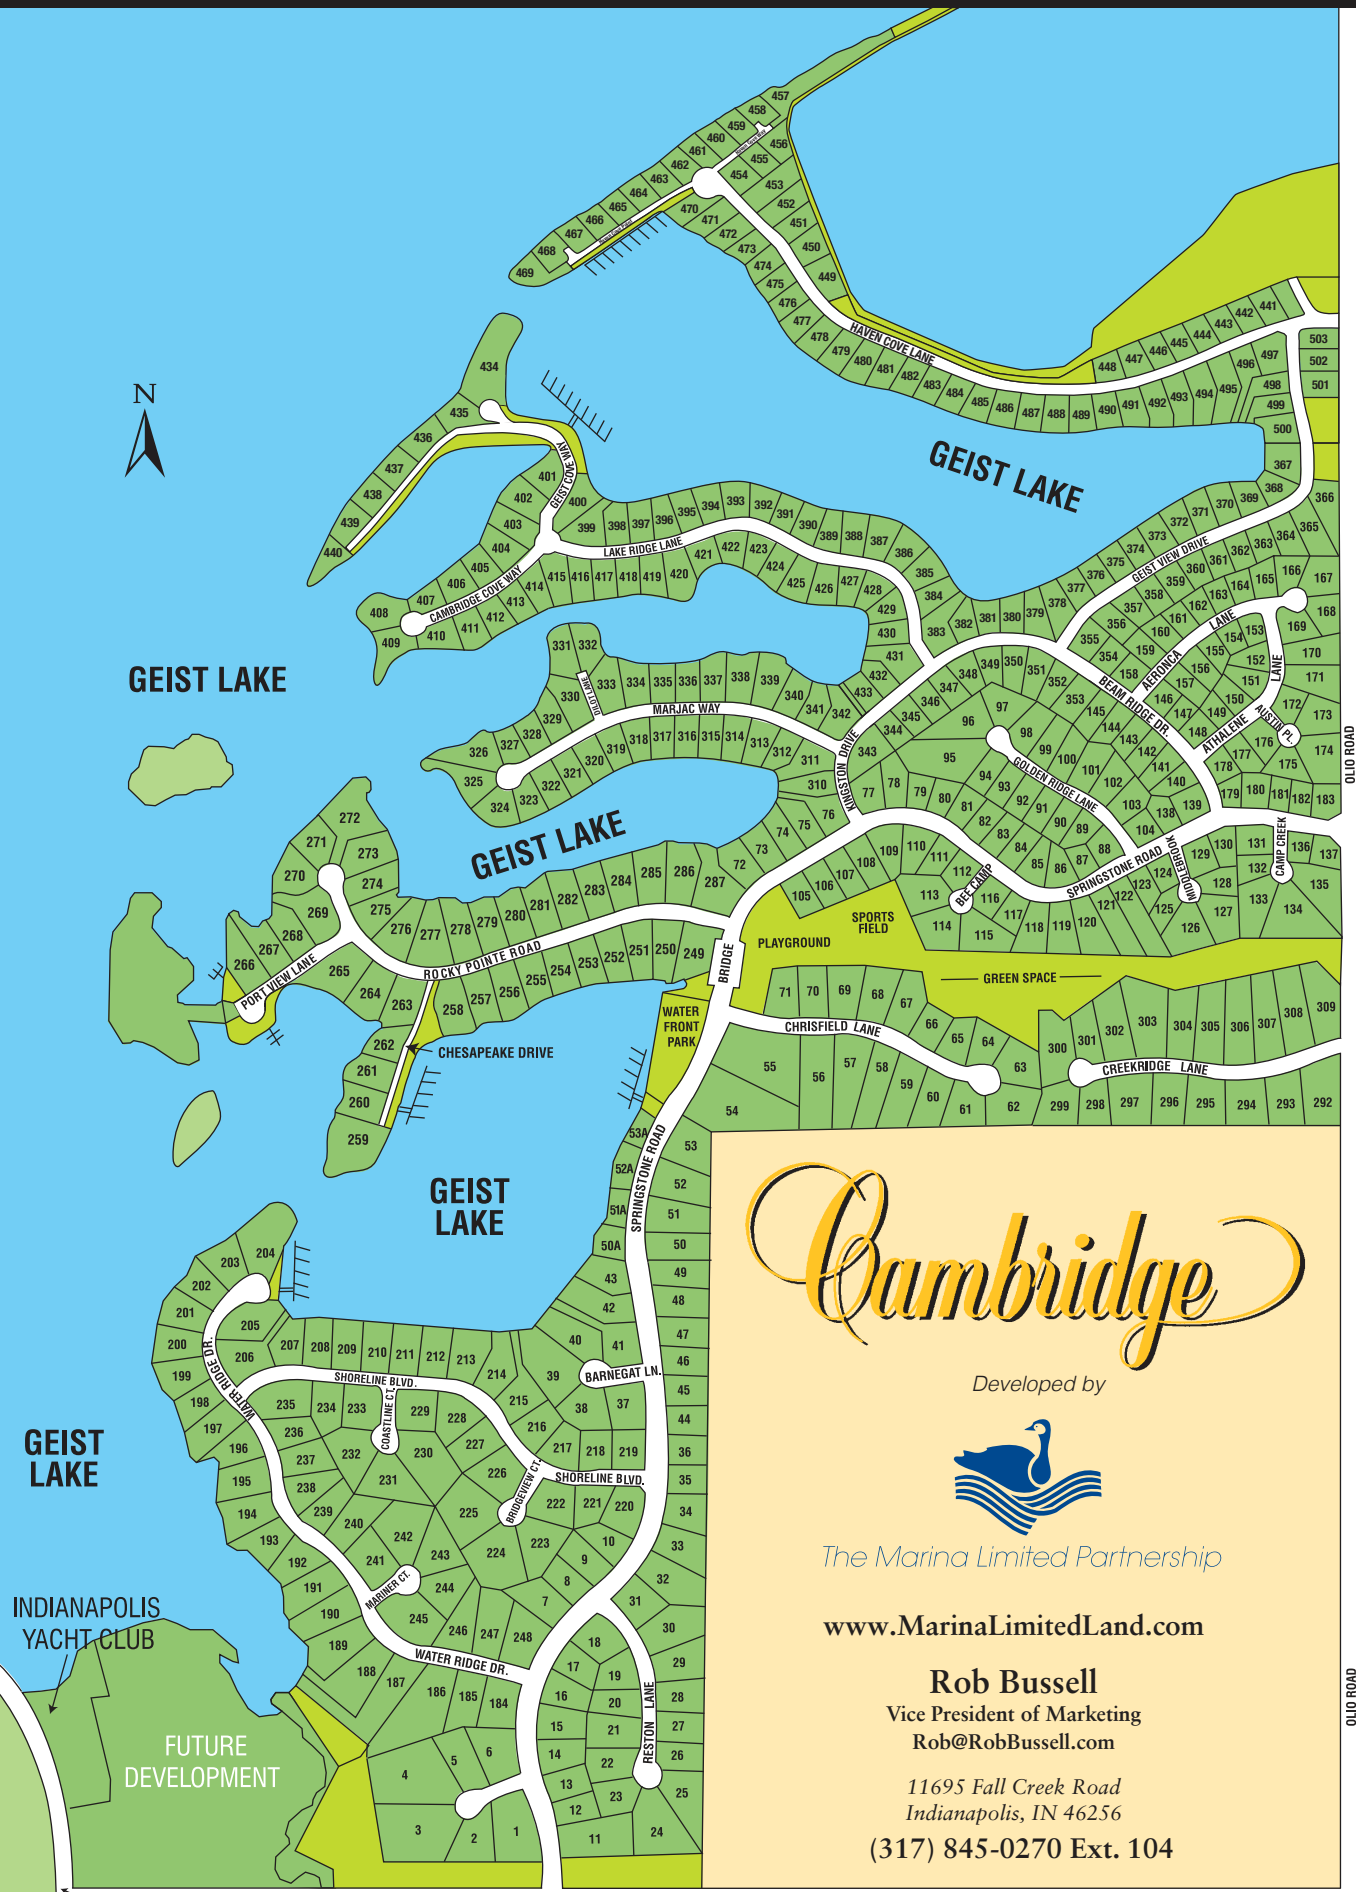

THE SPRINGS OF CAMBRIDGE

Cambridge

Developed by

The Marina Limited Partnership

www.MarinaLimitedLand.com

Rob Bussell
Vice President of Marketing
Rob@RobBussell.com

11695 Fall Creek Road
Indianapolis, IN 46256
(317) 845-0270 Ext. 104

EAST 96TH STREET

FALL CREEK RD

The above information is believed to be correct, but is not guaranteed and is subject to change.